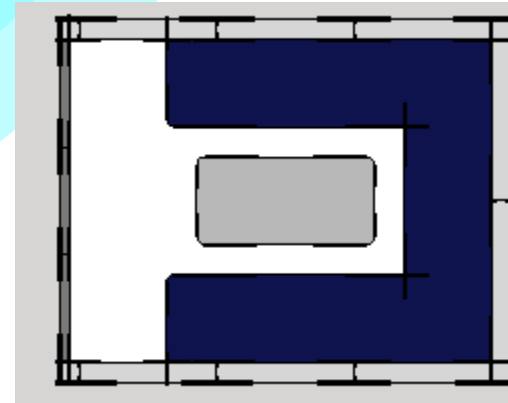

Oceania Sun Lounges

8ft x 10ft Sydney Sun lounge Layout Suggestions