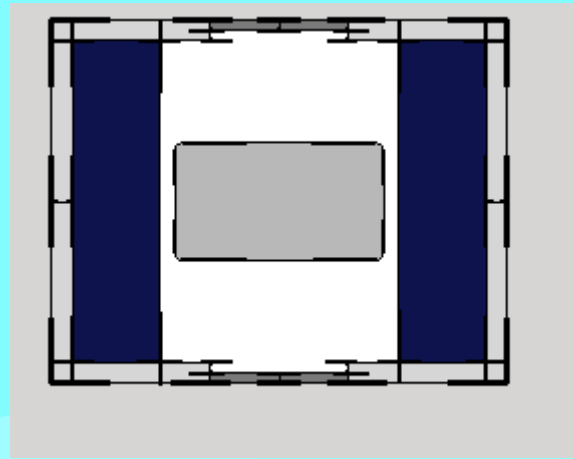

Oceania Sun Lounges

8ft x 10ft Sydney Sun lounge Layout Suggestions