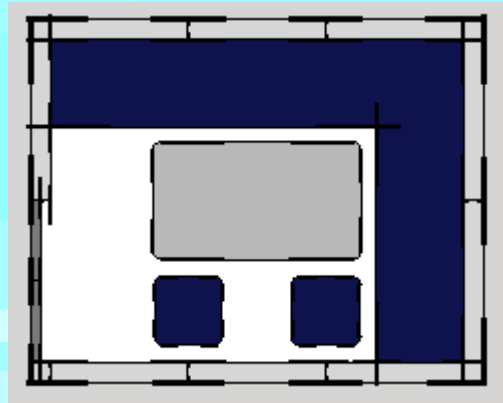

Oceania Sun Lounges

8ft x 10ft Sydney Sun lounge Layout Suggestions