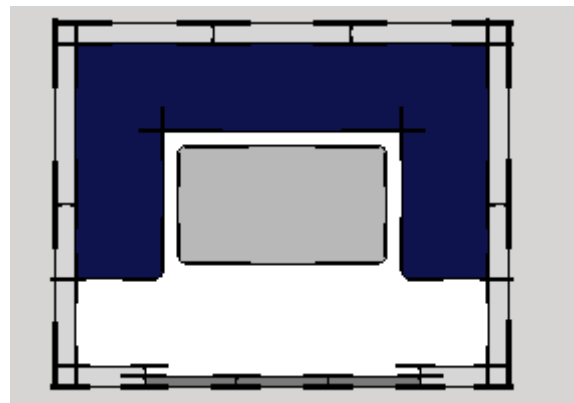

Oceania Sun Lounges

8ft x 10ft Sydney Sun lounge Layout Suggestions