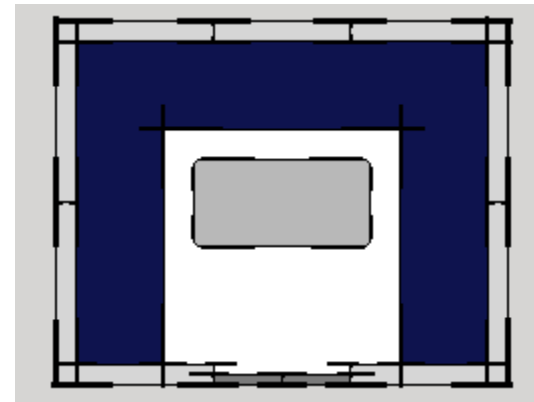

Oceania Sun Lounges

8ft x 10ft Sydney Sun lounge Layout Suggestions