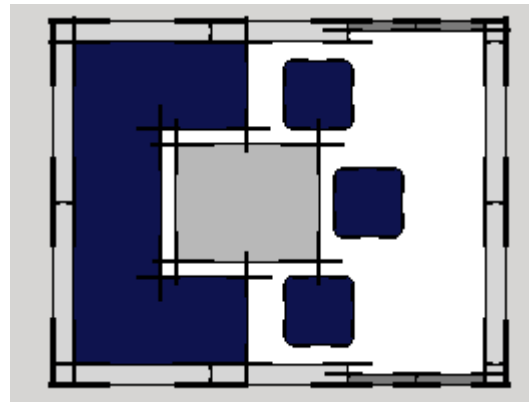

Oceania Sun Lounges

8ft x 10ft Sydney Sun lounge Layout Suggestions