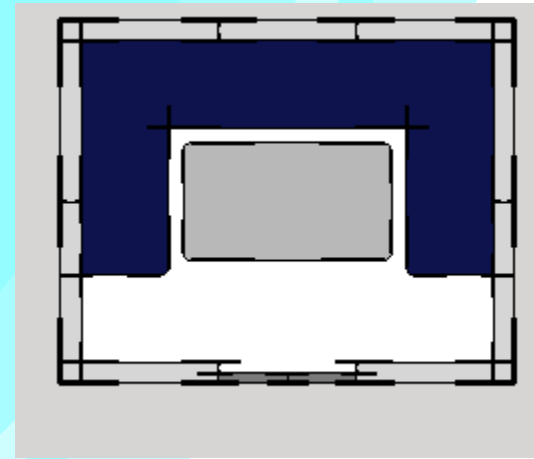

Oceania Sun Lounges

8ft x 10ft Sydney Sun lounge Layout Suggestions