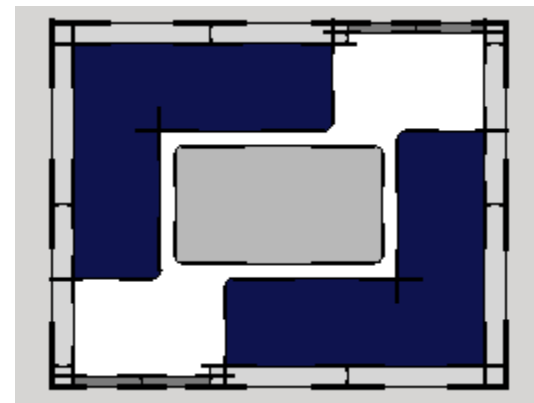

Oceania Sun Lounges

8ft x 10ft Sydney Sun lounge Layout Suggestions